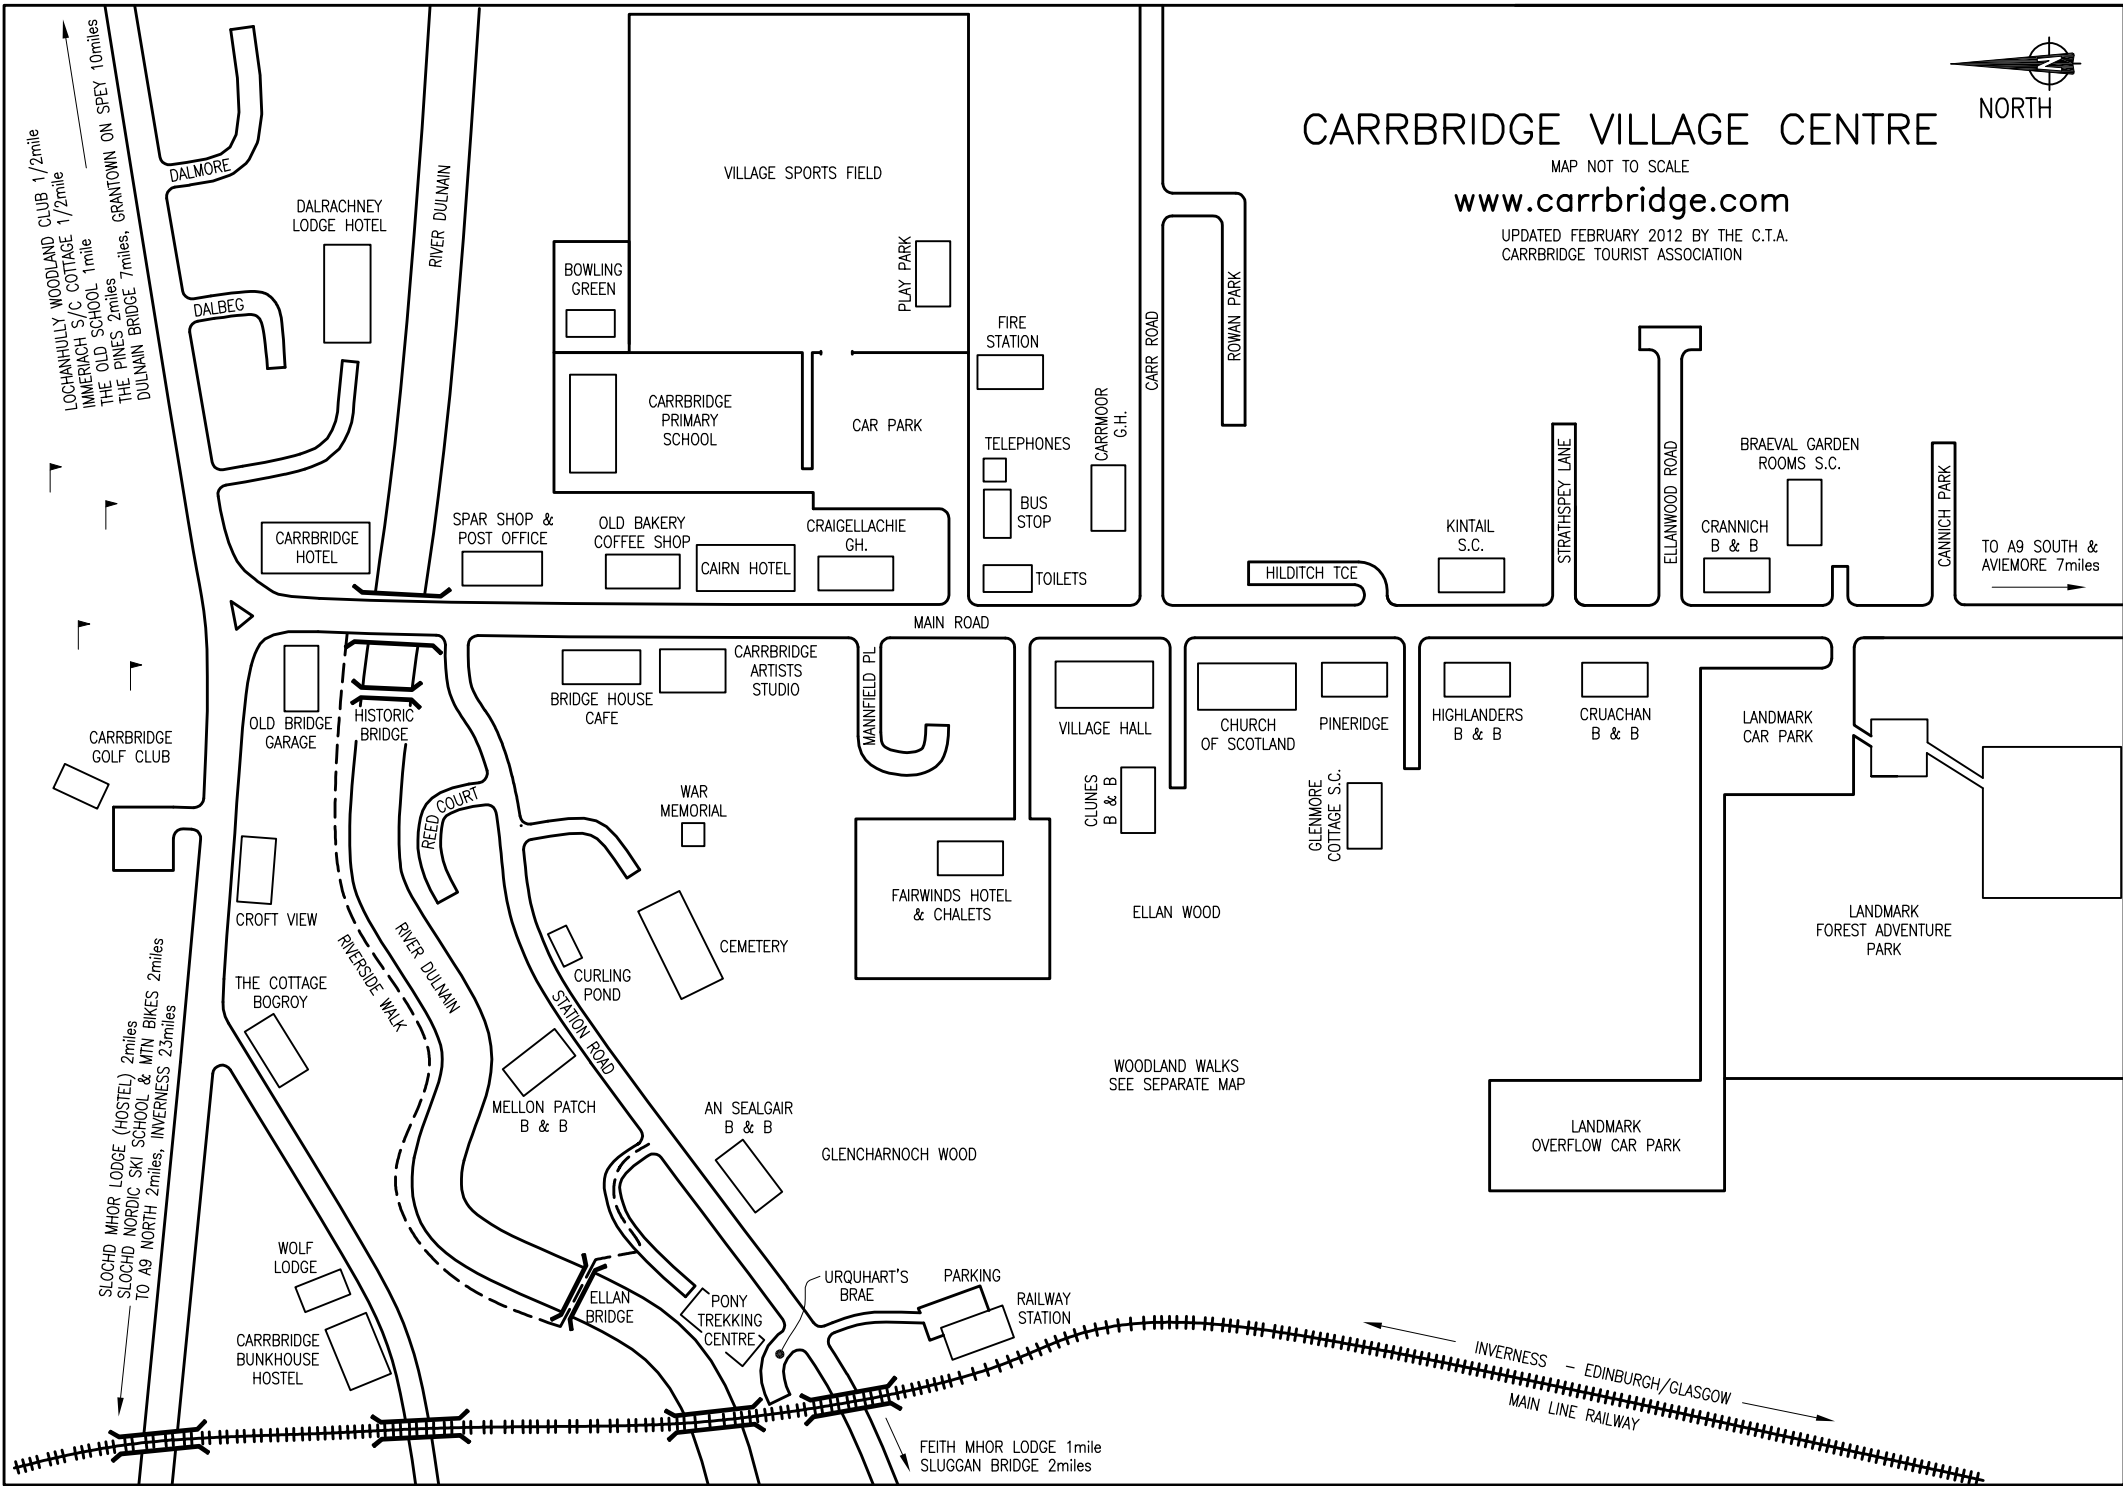

CARRBRIDGE VILLAGE CENTRE

MAP NOT TO SCALE

www.carrbridge.com

UPDATED FEBRUARY 2012 BY THE C.T.A.
CARRBRIDGE TOURIST ASSOCIATION

LOCHANHULLY WOODLAND CLUB 1/2mile
IMMERIACH S/C COTTAGE 1/2mile
THE OLD SCHOOL 1mile
THE PINES 2miles
DULNAIN BRIDGE 7miles, GRANTOWN ON SPEY 10miles

SLOCHD MHOR LODGE (HOSTEL) 2miles
SLOCHD NORDIC SKI SCHOOL & MTN BIKES 2miles
TO A9 NORTH 2miles, INVERNESS 23miles

TO A9 SOUTH & AVIEMORE 7miles

FEITH MHOR LODGE 1mile
SLUGGAN BRIDGE 2miles

INVERNESS - EDINBURGH/GLASGOW
MAIN LINE RAILWAY